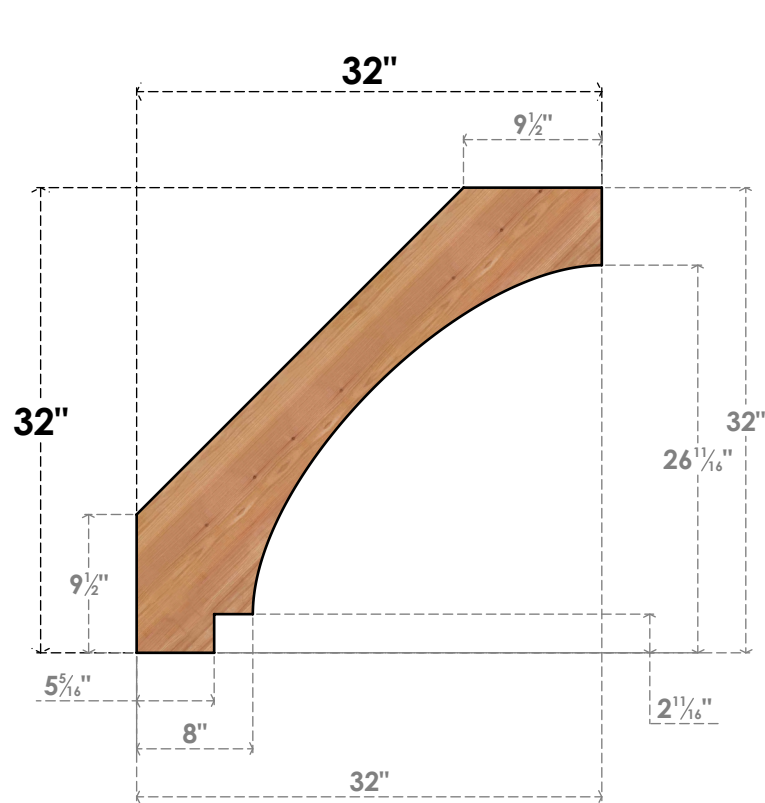

BRC06X32X32IMP00SWR

5 1/2"W X 32"D X 32"H IMPERIAL SMOOTH BRACE, WESTERN RED CEDAR

SIDE

FRONT

EKENA MILLWORK
 2300 WEST MAIN ST.
 CLARKSVILLE, TX 75426
 TOLL FREE: 866-607-0453
 WWW.EKENAMILLWORK.COM

NOTES