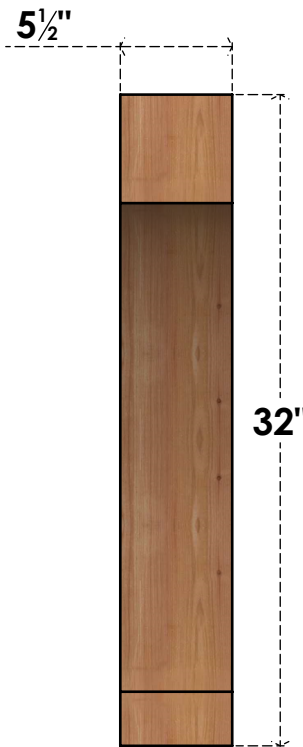

BRC06X32X32IMP00SWR

5 1/2"W X 32"D X 32"H IMPERIAL SMOOTH BRACE, WESTERN RED CEDAR

SIDE

FRONT

EKENA MILLWORK
 2300 WEST MAIN ST.
 CLARKSVILLE, TX 75426
 TOLL FREE: 866-607-0453
 WWW.EKENAMILLWORK.COM

NOTES